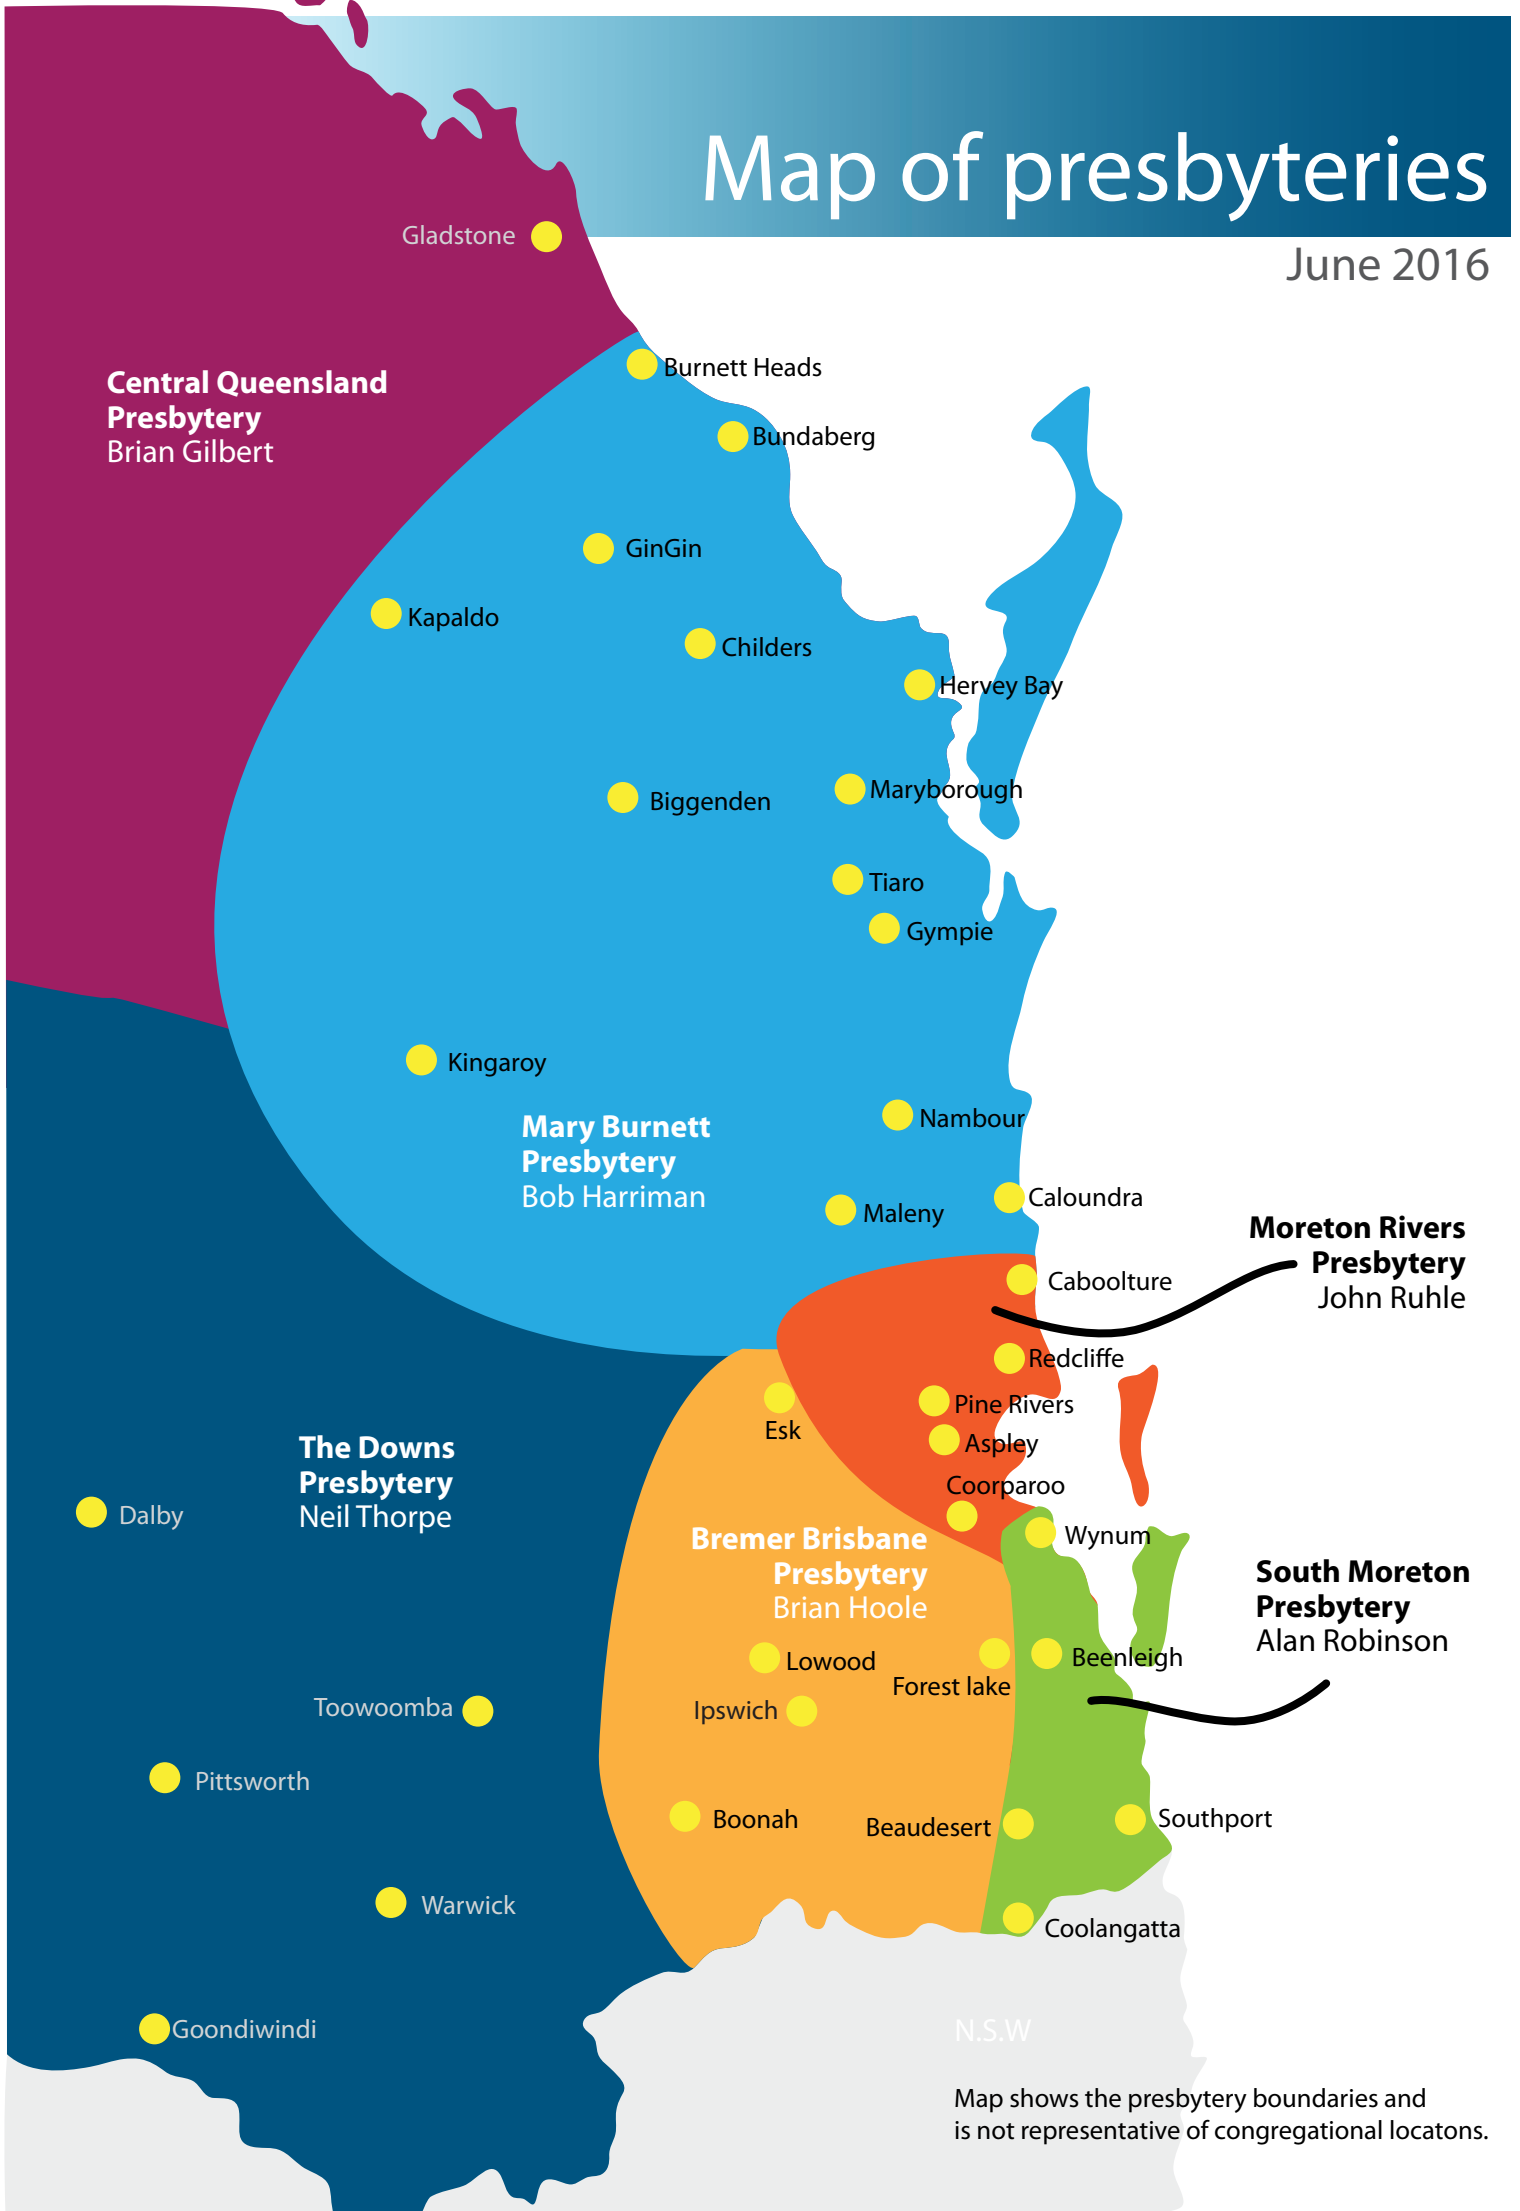

# Map of presbyteries and patrols

June 2016

**North Queensland Presbytery**  
Garry Hardingham,  
Barry Cox  
(21 Congregations)

**Central Queensland Presbytery**  
Brian Gilbert  
(27 Congregations)

**The Downs Presbytery**  
Neil Thorpe  
(21 Congregations)

**Calvary Presbytery:** Aurukun Uniting Church  
Dennis Corowa,  
John Adams  
(7 Congregations)  
Brisbane Congress Congregation at Zillmere  
Eternal Life Fellowship - Gordonvale  
Gununa Uniting Church - Mornington Island  
West End Townsville Uniting Church  
St Barnabas Uniting Church Napranum  
Mapoon Uniting Church

Map shows the presbytery boundaries and is not representative of congregational locations.

Uniting in Christ  
acting with love  
living with hope  
witnessing in faith  
working for justice

The Uniting Church in Australia  
QUEENSLAND SYNOD

# Map of presbyteries

June 2016

Map shows the presbytery boundaries and is not representative of congregational locations.