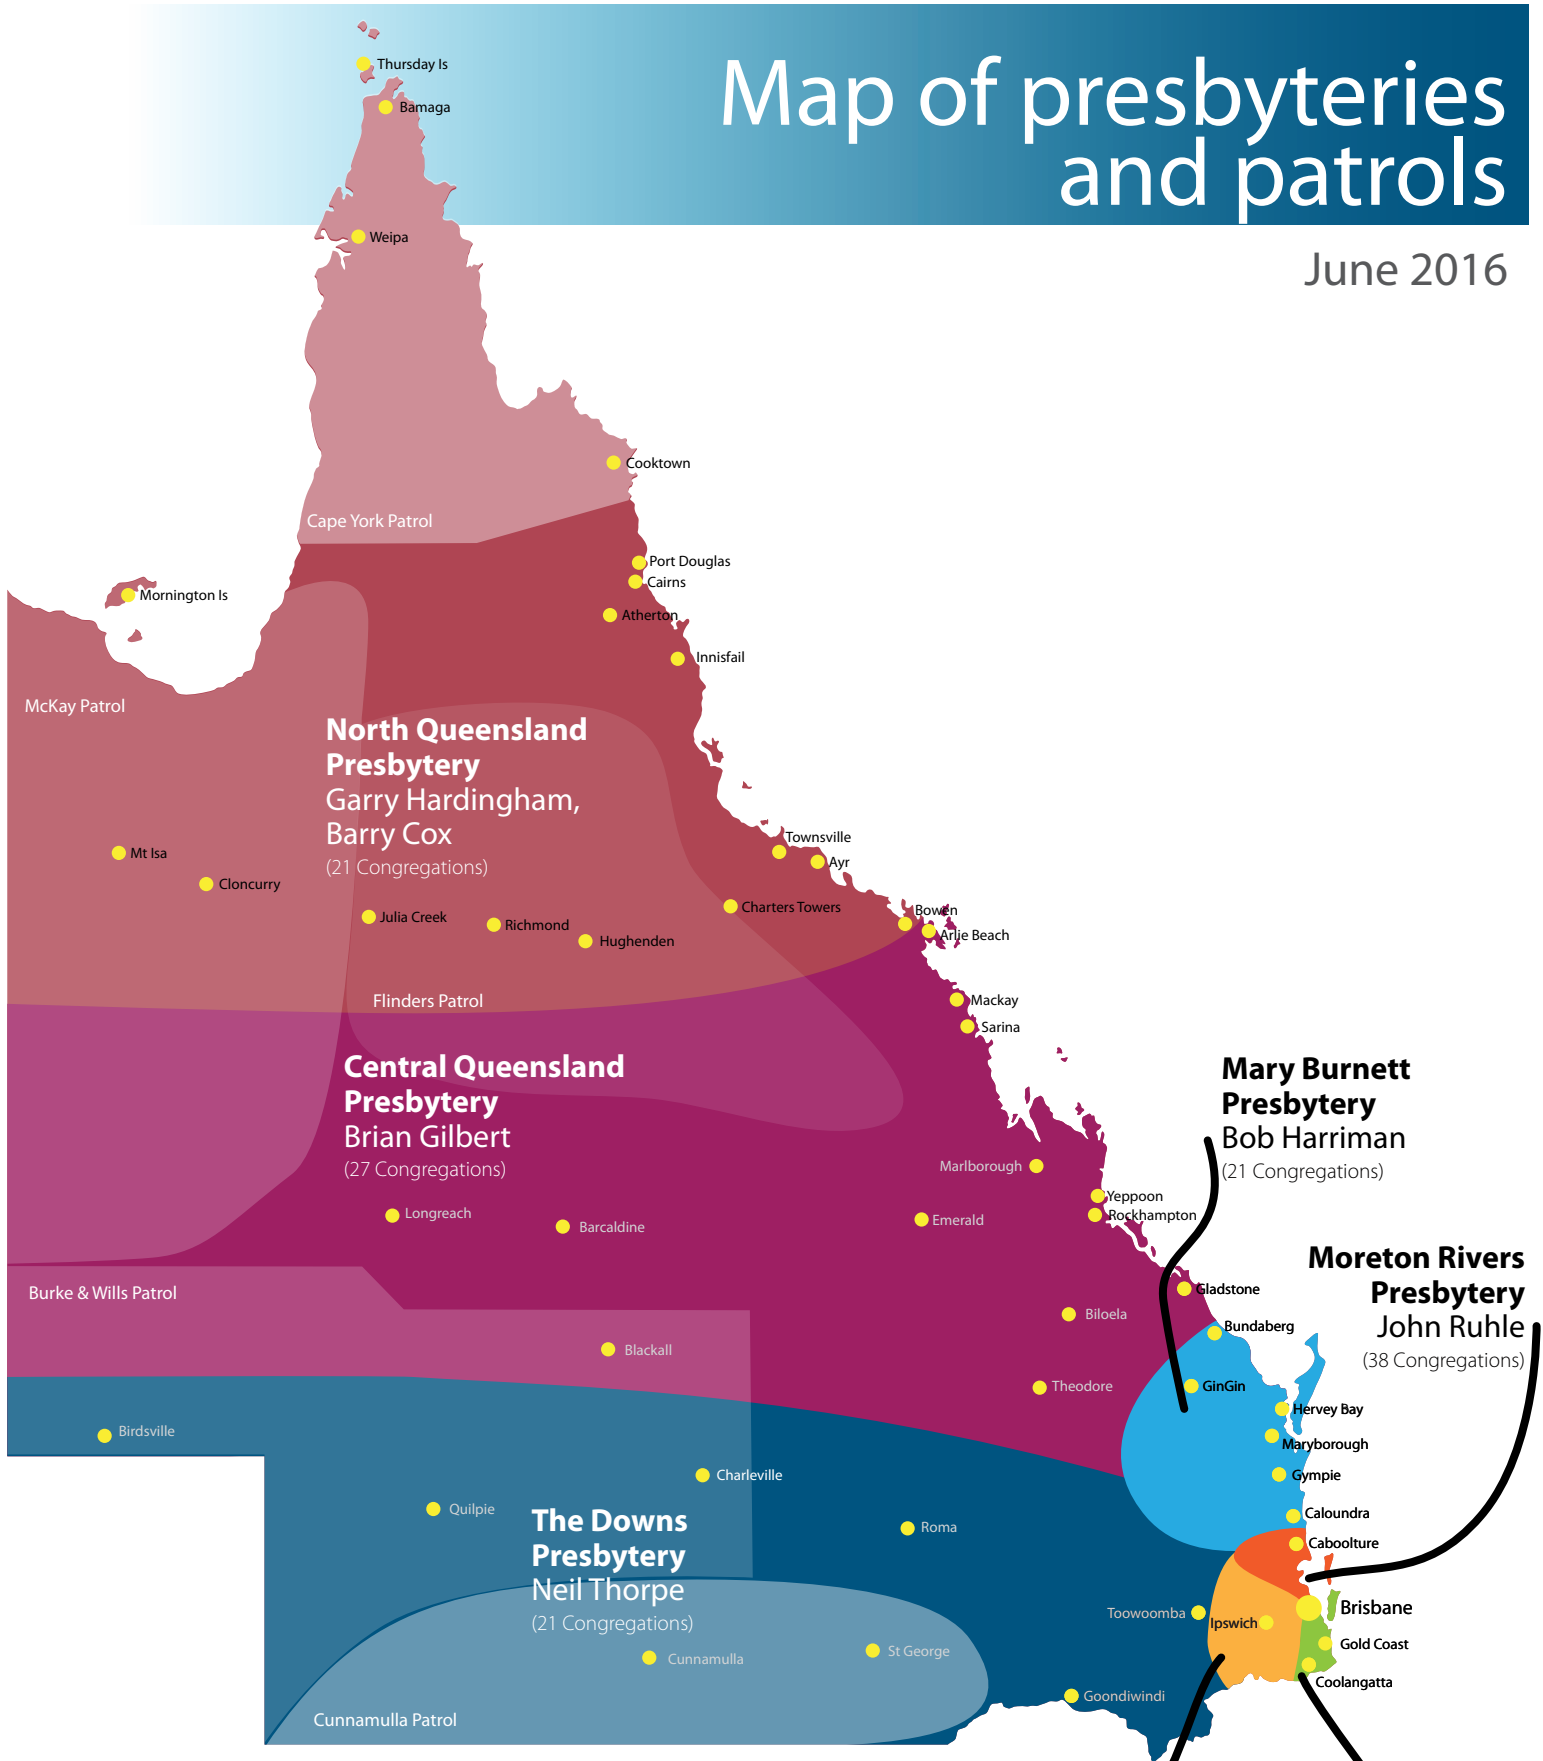

# Map of presbyteries and patrols

June 2016

**North Queensland Presbytery**  
Garry Hardingham,  
Barry Cox  
(21 Congregations)

**Central Queensland Presbytery**  
Brian Gilbert  
(27 Congregations)

**The Downs Presbytery**  
Neil Thorpe  
(21 Congregations)

**Calvary Presbytery:** Aurukun Uniting Church  
Dennis Corowa,  
John Adams  
(7 Congregations)  
Brisbane Congress Congregation at Zillmere  
Eternal Life Fellowship - Gordonvale  
Gununa Uniting Church - Mornington Island  
West End Townsville Uniting Church  
St Barnabas Uniting Church Napranum  
Mapoon Uniting Church

Map shows the presbytery boundaries and is not representative of congregational locations.

Uniting in Christ  
acting with love  
living with hope  
witnessing in faith  
working for justice

The Uniting Church in Australia  
QUEENSLAND SYNOD

# Map of presbyteries

June 2016

Map shows the presbytery boundaries and is not representative of congregational locations.